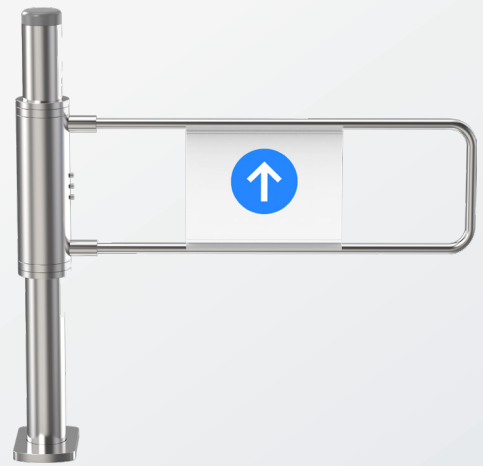

ID Railing

SYSTEMS

WITHOUT GLASS

500mm

1000mm

TECHNICAL DATA

SPECIFICATIONS

| | |
|-----------------------|---|
| Dimensions of Railing | 500 x 63 x 1000mm (L x B x H) 1000 x 63 x 1000mm |
| Material | Stainless Steel (304) |
| Installation | Floor Mount |
| Working Environment | Indoor/Outdoor Use |

ID Railing

SYSTEMS

WITH CLASS

500mm

1000mm

TECHNICAL DATA

SPECIFICATIONS

| | |
|-----------------------|---|
| Dimensions of Railing | 500 x 63 x 1000mm (L x B x H) 1000 x 63 x 1000mm |
| Material | Stainless Steel (304) + Tempered Glass (ESG) |
| Installation | Floor Mount |
| Working Environment | Indoor/Outdoor Use |

ID Railing

MECHANICAL EMERGENCY DOOR

MECHANICAL EMERGENCY DOOR

DIMENSIONEN

TECHNICAL DATA

SPECIFICATIONS

| | |
|-----------------------|-------------------------------|
| Dimensions of Railing | 989 x 89 x 1010mm (L x B x H) |
| Material | Stainless Steel (304) |
| Passage width | 900mm |
| Working Environment | Indoor/Outdoor Use |