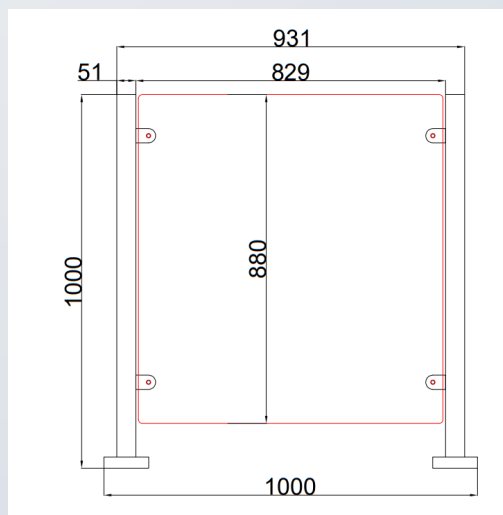

ID Railing

SYSTEMS

WITHOUT GLASS

500mm

1000mm

TECHNICAL DATA

SPECIFICATIONS

| | |
|-----------------------|---|
| Dimensions of Railing | 500 x 63 x 1000mm (L x B x H) 1000 x 63 x 1000mm |
| Material | Stainless Steel (304) |
| Installation | Floor Mount |
| Working Environment | Indoor/Outdoor Use |

ID Railing

SYSTEMS

WITH CLASS

500mm

1000mm

TECHNICAL DATA

SPECIFICATIONS

| | |
|-----------------------|---|
| Dimensions of Railing | 500 x 63 x 1000mm (L x B x H) 1000 x 63 x 1000mm |
| Material | Stainless Steel (304) + Tempered Glass (ESG) |
| Installation | Floor Mount |
| Working Environment | Indoor/Outdoor Use |

ID Railing

MECHANICAL EMERGENCY DOOR

MECHANICAL EMERGENCY DOOR

DIMENSIONEN

TECHNICAL DATA

SPECIFICATIONS

| | |
|-----------------------|-------------------------------|
| Dimensions of Railing | 989 x 89 x 1010mm (L x B x H) |
| Material | Stainless Steel (304) |
| Passage width | 900mm |
| Working Environment | Indoor/Outdoor Use |