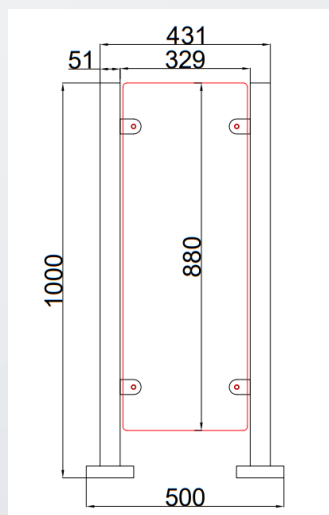

ID Railing

SYSTEMS

WITHOUT GLASS

500mm

1000mm

TECHNICAL DATA

SPECIFICATIONS

| | |
|-----------------------|---|
| Dimensions of Railing | 500 x 63 x 1000mm (L x B x H) 1000 x 63 x 1000mm |
| Material | Stainless Steel (304) |
| Installation | Floor Mount |
| Working Environment | Indoor/Outdoor Use |

ID Railing

SYSTEMS

WITH CLASS

500mm

1000mm

TECHNICAL DATA

SPECIFICATIONS

| | |
|-----------------------|---|
| Dimensions of Railing | 500 x 63 x 1000mm (L x B x H) 1000 x 63 x 1000mm |
| Material | Stainless Steel (304) + Tempered Glass (ESG) |
| Installation | Floor Mount |
| Working Environment | Indoor/Outdoor Use |

ID Railing

MECHANICAL EMERGENCY DOOR

MECHANICAL EMERGENCY DOOR

DIMENSIONEN

TECHNICAL DATA

SPECIFICATIONS

| | |
|-----------------------|-------------------------------|
| Dimensions of Railing | 989 x 89 x 1010mm (L x B x H) |
| Material | Stainless Steel (304) |
| Passage width | 900mm |
| Working Environment | Indoor/Outdoor Use |