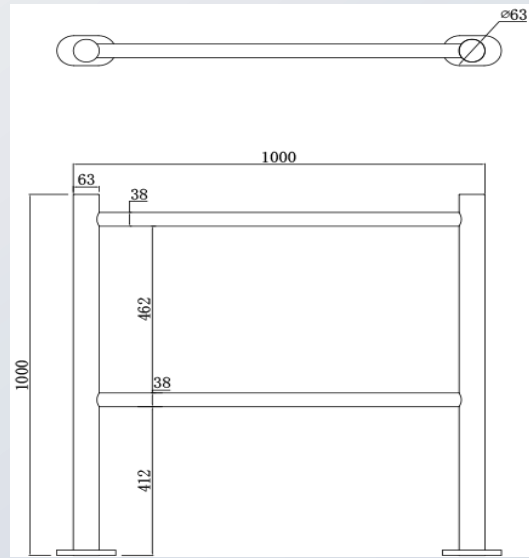

ID Railing

SYSTEMS

WITHOUT GLASS

500mm

1000mm

TECHNICAL DATA

SPECIFICATIONS

| | |
|-----------------------|---|
| Dimensions of Railing | 500 x 63 x 1000mm (L x B x H) 1000 x 63 x 1000mm |
| Material | Stainless Steel (304) |
| Installation | Floor Mount |
| Working Environment | Indoor/Outdoor Use |

ID Railing

SYSTEMS

WITH CLASS

500mm

1000mm

TECHNICAL DATA

SPECIFICATIONS

| | |
|-----------------------|---|
| Dimensions of Railing | 500 x 63 x 1000mm (L x B x H) 1000 x 63 x 1000mm |
| Material | Stainless Steel (304) + Tempered Glass (ESG) |
| Installation | Floor Mount |
| Working Environment | Indoor/Outdoor Use |

ID Railing

MECHANICAL EMERGENCY DOOR

MECHANICAL EMERGENCY DOOR

DIMENSIONEN

TECHNICAL DATA

SPECIFICATIONS

| | |
|-----------------------|-------------------------------|
| Dimensions of Railing | 989 x 89 x 1010mm (L x B x H) |
| Material | Stainless Steel (304) |
| Passage width | 900mm |
| Working Environment | Indoor/Outdoor Use |