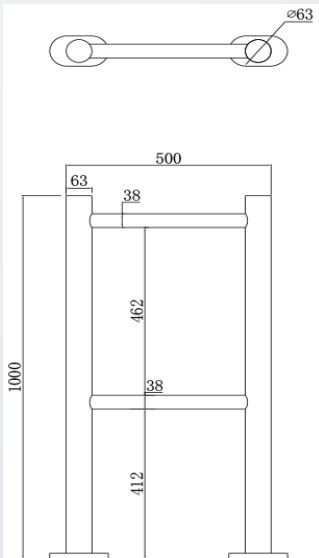

ID Railing

SYSTEMS

WITHOUT GLASS

500mm

1000mm

TECHNICAL DATA

SPECIFICATIONS

| | |
|-----------------------|---|
| Dimensions of Railing | 500 x 63 x 1000mm (L x B x H) 1000 x 63 x 1000mm |
| Material | Stainless Steel (304) |
| Installation | Floor Mount |
| Working Environment | Indoor/Outdoor Use |

ID Railing

SYSTEMS

WITH CLASS

500mm

1000mm

TECHNICAL DATA

SPECIFICATIONS

| | |
|-----------------------|---|
| Dimensions of Railing | 500 x 63 x 1000mm (L x B x H) 1000 x 63 x 1000mm |
| Material | Stainless Steel (304) + Tempered Glass (ESG) |
| Installation | Floor Mount |
| Working Environment | Indoor/Outdoor Use |

ID Railing

MECHANICAL EMERGENCY DOOR

MECHANICAL EMERGENCY DOOR

DIMENSIONEN

TECHNICAL DATA

SPECIFICATIONS

| | |
|-----------------------|-------------------------------|
| Dimensions of Railing | 989 x 89 x 1010mm (L x B x H) |
| Material | Stainless Steel (304) |
| Passage width | 900mm |
| Working Environment | Indoor/Outdoor Use |