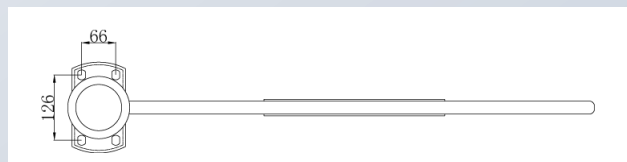

ID Railing

SYSTEMS

WITHOUT GLASS

500mm

1000mm

TECHNICAL DATA

SPECIFICATIONS

| | |
|-----------------------|---|
| Dimensions of Railing | 500 x 63 x 1000mm (L x B x H) 1000 x 63 x 1000mm |
| Material | Stainless Steel (304) |
| Installation | Floor Mount |
| Working Environment | Indoor/Outdoor Use |

ID Railing

SYSTEMS

WITH CLASS

500mm

1000mm

TECHNICAL DATA

SPECIFICATIONS

| | |
|-----------------------|---|
| Dimensions of Railing | 500 x 63 x 1000mm (L x B x H) 1000 x 63 x 1000mm |
| Material | Stainless Steel (304) + Tempered Glass (ESG) |
| Installation | Floor Mount |
| Working Environment | Indoor/Outdoor Use |

ID Railing

MECHANICAL EMERGENCY DOOR

MECHANICAL EMERGENCY DOOR

DIMENSIONEN

TECHNICAL DATA

SPECIFICATIONS

| | |
|-----------------------|-------------------------------|
| Dimensions of Railing | 989 x 89 x 1010mm (L x B x H) |
| Material | Stainless Steel (304) |
| Passage width | 900mm |
| Working Environment | Indoor/Outdoor Use |