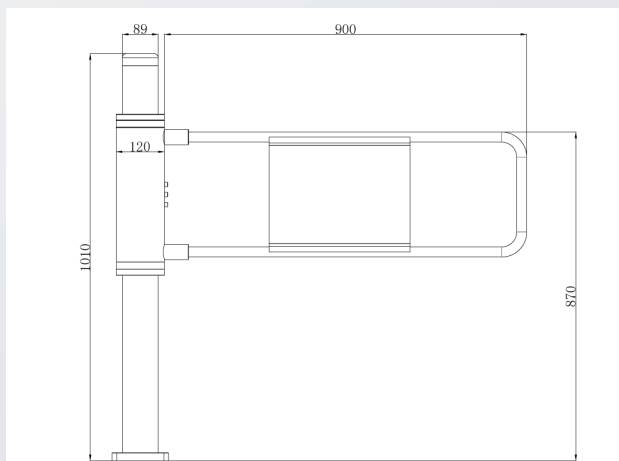

ID Railing

SYSTEMS

WITHOUT GLASS

500mm

1000mm

TECHNICAL DATA

SPECIFICATIONS

| | |
|-----------------------|---|
| Dimensions of Railing | 500 x 63 x 1000mm (L x B x H) 1000 x 63 x 1000mm |
| Material | Stainless Steel (304) |
| Installation | Floor Mount |
| Working Environment | Indoor/Outdoor Use |

ID Railing

SYSTEMS

WITH CLASS

500mm

1000mm

TECHNICAL DATA

SPECIFICATIONS

| | |
|-----------------------|---|
| Dimensions of Railing | 500 x 63 x 1000mm (L x B x H) 1000 x 63 x 1000mm |
| Material | Stainless Steel (304) + Tempered Glass (ESG) |
| Installation | Floor Mount |
| Working Environment | Indoor/Outdoor Use |

ID Railing

MECHANICAL EMERGENCY DOOR

MECHANICAL EMERGENCY DOOR

DIMENSIONEN

TECHNICAL DATA

SPECIFICATIONS

| | |
|-----------------------|-------------------------------|
| Dimensions of Railing | 989 x 89 x 1010mm (L x B x H) |
| Material | Stainless Steel (304) |
| Passage width | 900mm |
| Working Environment | Indoor/Outdoor Use |