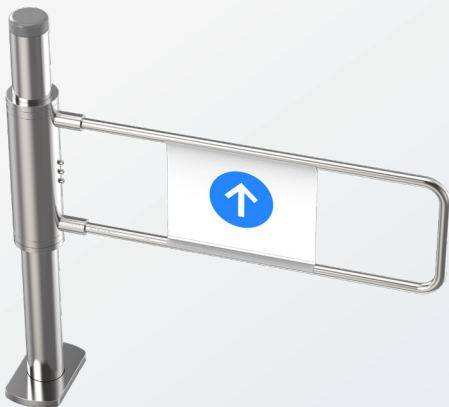

ID Railing

SYSTEMS

WITHOUT GLASS

500mm

1000mm

TECHNICAL DATA

SPECIFICATIONS

| | |
|-----------------------|---|
| Dimensions of Railing | 500 x 63 x 1000mm (L x B x H) 1000 x 63 x 1000mm |
| Material | Stainless Steel (304) |
| Installation | Floor Mount |
| Working Environment | Indoor/Outdoor Use |

ID Railing

SYSTEMS

WITH CLASS

500mm

1000mm

TECHNICAL DATA

SPECIFICATIONS

| | |
|-----------------------|---|
| Dimensions of Railing | 500 x 63 x 1000mm (L x B x H) 1000 x 63 x 1000mm |
| Material | Stainless Steel (304) + Tempered Glass (ESG) |
| Installation | Floor Mount |
| Working Environment | Indoor/Outdoor Use |

ID Railing

MECHANICAL EMERGENCY DOOR

MECHANICAL EMERGENCY DOOR

DIMENSIONEN

TECHNICAL DATA

SPECIFICATIONS

| | |
|-----------------------|-------------------------------|
| Dimensions of Railing | 989 x 89 x 1010mm (L x B x H) |
| Material | Stainless Steel (304) |
| Passage width | 900mm |
| Working Environment | Indoor/Outdoor Use |