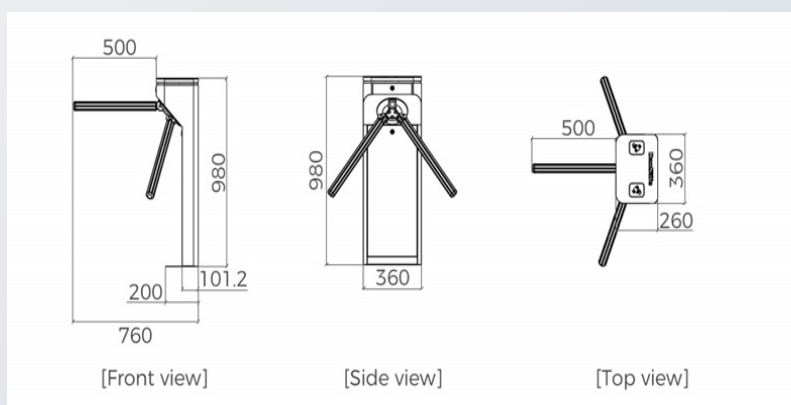

## PRODUCT DESCRIPTION

The ID GATE 6200 is a flexible and versatile turnstile for access control in various application areas such as office buildings, airports, public transportation, museums, stadiums, retail, and universities. It ensures reliable and effective access control for authorized individuals, thereby enhancing security.

## DIMENSIONS

### SPECIFICATION

Dimensions	360 x 260 x 980mm
Passage width	550mm, (Arm length: 500mm)
Material	Stainless steel 304 (IP44) Indoor Stainless steel 312 (IP65) Outdoor
Power supply	AC230V/110V, 50/60Hz
Power consumption	20W
Operating voltage	24V DC
Throughput frequency	35 people per minute
Emergency Mechanismus	Automatic anti-panic folding arms
Communication interface	relay signal
Operating temperature	-20 °C up to 75°C
Scope of Delivery	<ul style="list-style-type: none"> <li>• Stainless steel Turnstile</li> <li>• Stainless steel barrier arms</li> <li>• Anchor Bolts (M12) + nuts</li> <li>• Wired remote control (for testing only)</li> <li>• Cleaning kit</li> </ul>

### DIMENSIONS

Base plate with rollers	983 x 710 x 50mm
Completion Railing	340 x 850mm
Material	Stainless steel 304 (IP44) Indoor Stainless steel 312 (IP65) Outdoor