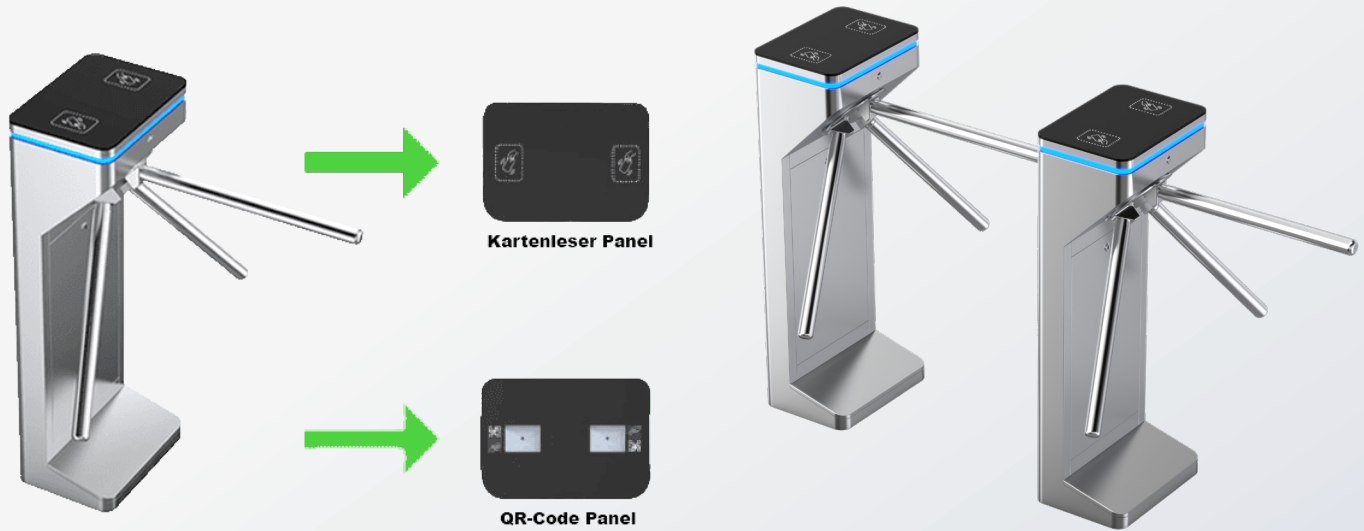

PRODUCT VIEW