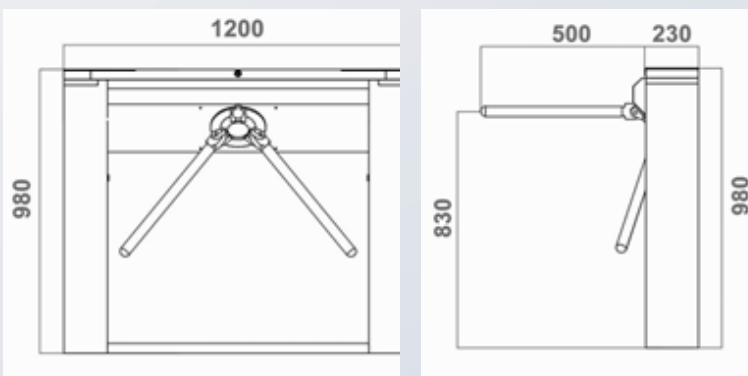

### DIMENSIONS

### SPECIFICATION

Dimensions	1200 x 230 x 980mm (L x B x H)
Passage width	550mm, (Arm length: 500mm)
Material / Protection Class	Stainless steel 304 (IP44) Indoor Stainless steel 312 (IP65) Outdoor
Power Supply	AC230V/110V, 50/60Hz
Power Consumption	20W
Operating voltage	24V DC
Passage Frequency	35-40 people per minute
Emergency Mechanism	Automatic anti-panic folding arms
Communication Interface	relay signal
Operating Temperature	-15 °C up to 60 °C
Scope of Delivery	<ul style="list-style-type: none"> <li>• Stainless steel Turnstile</li> <li>• Stainless steel barrier arms</li> <li>• Anchor Bolts (M12) + nuts</li> <li>• Wired remote control (for testing only)</li> <li>• Cleaning kit</li> </ul>