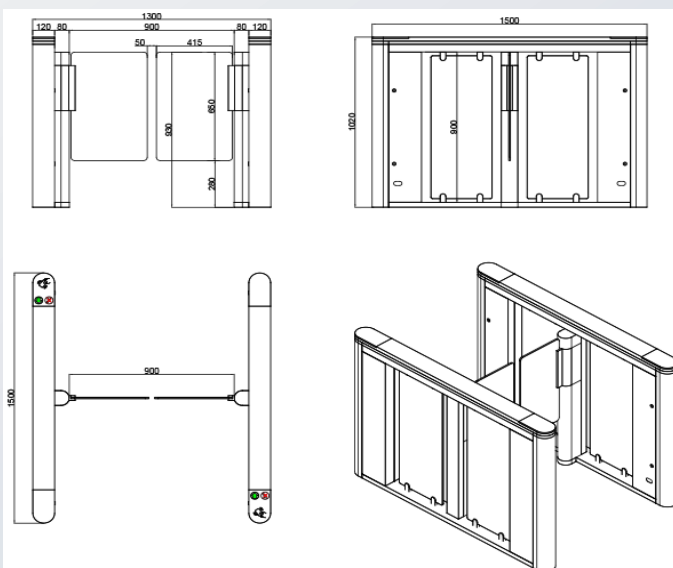

## ID GATE 8700

### PRODUCT DESCRIPTION

The Speed Gate ID GATE 8700 is a versatile access control solution that can be used in a variety of applications. In gyms, spas and health centers, the ID GATE 8700 can be used to restrict access and increase security.

### DIMENSIONS

## DIMENSIONS